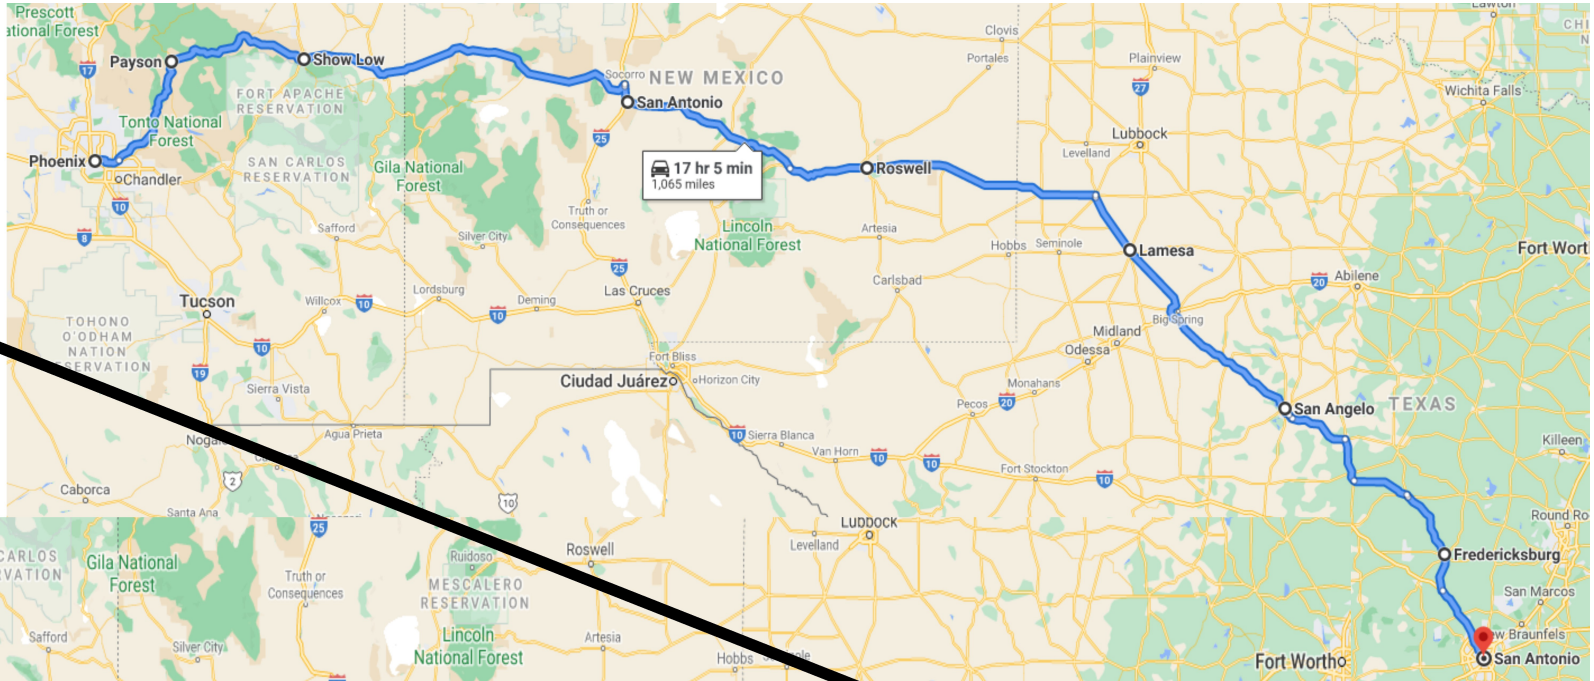

# Charley Pride Challenge 2022 Events Listing

The Charley Pride Challenge consists of 16 events on a 2,000-mile road trip through Texas, New Mexico, and Arizona, inspired by Charley's music "Is Anybody Going to San Antone?". This document is a listing of the 2022 events that qualify. For those cities where multiple events are available, you need to go to the sanction page to find out how to register. For those cities with a single event, there is a brief explanation here about how to register. For questions or comments, please send an email to [charley@woodlandwanderers.org](mailto:charley@woodlandwanderers.org), and we will make every effort to respond as best we can. (Sorry, been watching too many commercials).

## Cities and walks from San Antonio to Phoenix and back

### San Antonio

- Broadway Neighborhood
- Brook Hollow Neighborhood Walk
- Crownridge Canyon Natural Area
- De Zavala Neighborhood
- Eisenhower Park
- Friedrich Wilderness Park
- Historic Churches Walk
- Leon Creek Greenbelt - Bill Radigan Memorial Walk - North
- Beat the Heat: North Star Mall
- Land Bridge-Hardberger Park
- Maury Maverick Jr. Library Walk
- Salado Creek Trail at 1604
- Mission Concepcion and Mission Reach Hike Trail
- Leon Creek Greenway-Mainland
- Mission San Jose to Mission Concepcion
- Mission San Jose to Mission San Juan
- Mission San Juan to Mission Espada
- Riverwalk - North
- Riverwalk - South
- Salado Creek Greenway/McAllister Park

Salado Creek Greenway/Tobin Park  
 San Antonio Bike  
 South Texas Medical Center  
 Southside Lions Park  
 StoneOak  
 Villages of Westcreek  
**Registration** information on each sanction

San Antonio to Del Rio, TX 158 miles