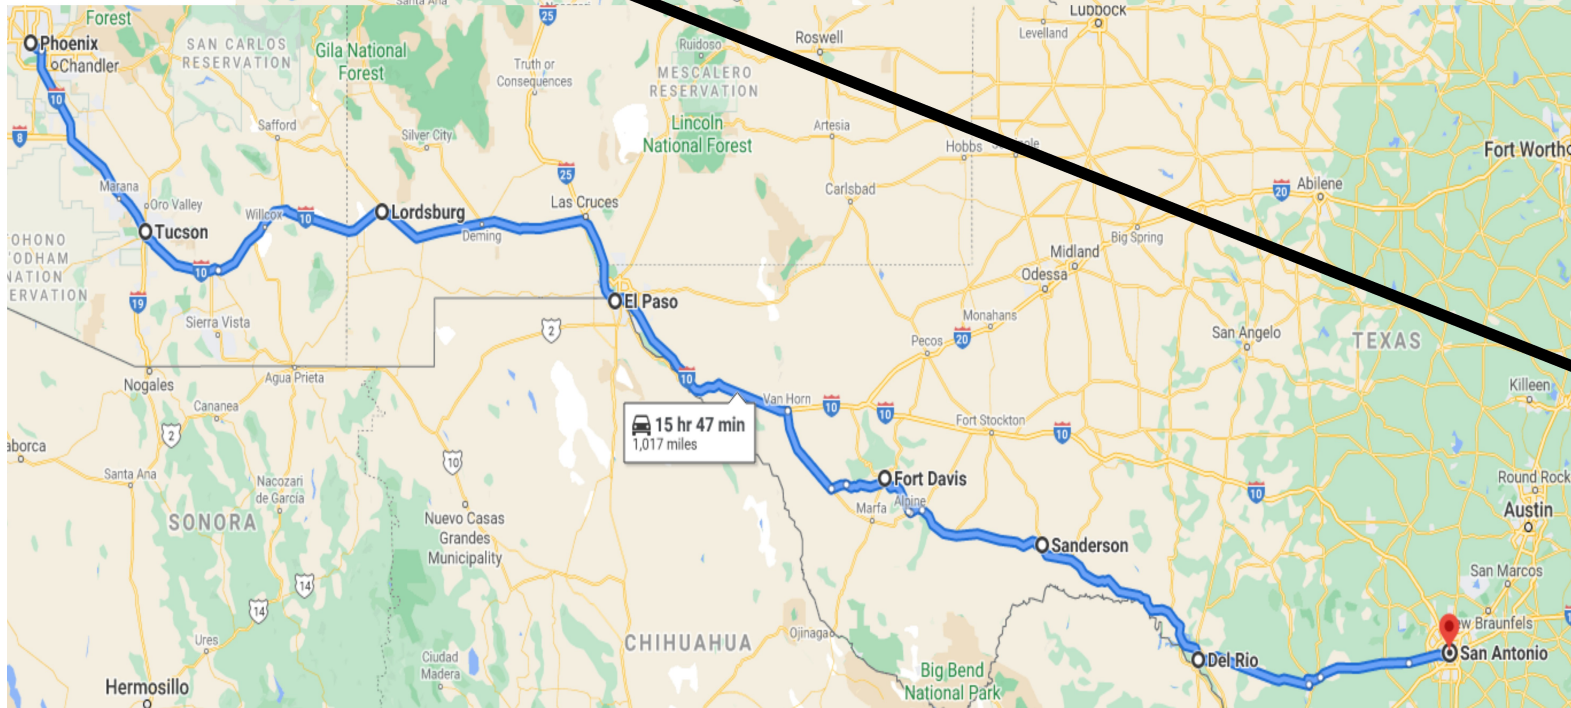

# Charley Pride Challenge 2022 Events Listing

The Charley Pride Challenge consists of 16 events on a 2,000-mile road trip through Texas, New Mexico, and Arizona, inspired by Charley's music "Is Anybody Going to San Antone?". This document is a listing of the 2022 events that qualify. For those cities where multiple events are available, you need to go to the sanction page to find out how to register. For those cities with a single event, there is a brief explanation here about how to register. For questions or comments, please send an email to [charley@woodlandwanderers.org](mailto:charley@woodlandwanderers.org), and we will make every effort to respond as best we can. (Sorry, been watching too many commercials).

## Cities and walks from San Antonio to Phoenix and back

### San Antonio

- Broadway Neighborhood
- Brook Hollow Neighborhood Walk
- Crownridge Canyon Natural Area
- De Zavala Neighborhood
- Eisenhower Park
- Friedrich Wilderness Park
- Historic Churches Walk
- Leon Creek Greenbelt - Bill Radigan Memorial Walk - North
- Beat the Heat: North Star Mall
- Land Bridge-Hardberger Park
- Maury Maverick Jr. Library Walk
- Salado Creek Trail at 1604
- Mission Concepcion and Mission Reach Hike Trail
- Leon Creek Greenway-Mainland
- Mission San Jose to Mission Concepcion
- Mission San Jose to Mission San Juan
- Mission San Juan to Mission Espada
- Riverwalk - North
- Riverwalk - South
- Salado Creek Greenway/McAllister Park

Salado Creek Greenway/Tobin Park  
 San Antonio Bike  
 South Texas Medical Center  
 Southside Lions Park  
 StoneOak  
 Villages of Westcreek  
**Registration** information on each sanction

San Antonio to Del Rio, TX 158 miles